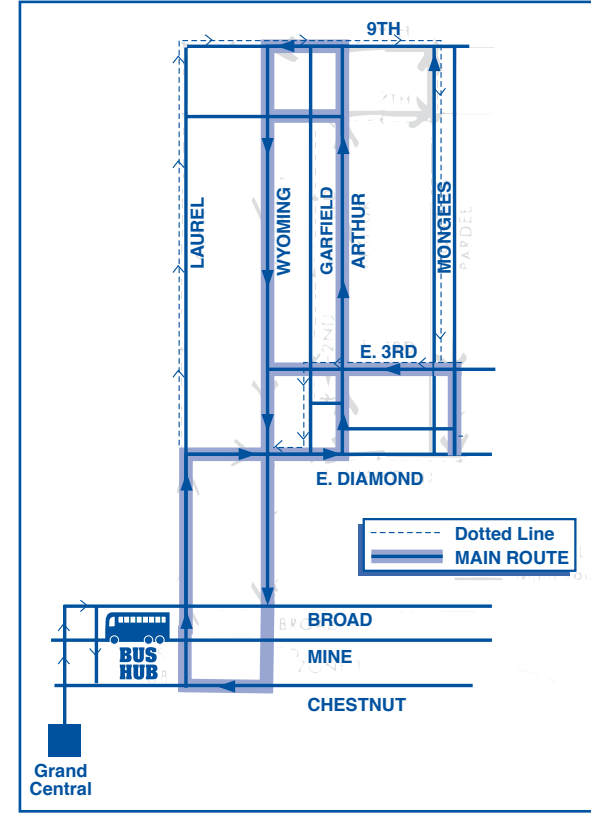

**ROUTE
50**

HAZLETON PUBLIC TRANSIT

NORTHEAST / 9th & ARTHUR

**BLUE
LINE**

NORTHEAST / 9TH & ARTHUR

SERVING:
EAST DIAMOND AVE. • ARTHUR STREET • 1st STREET • MONGES STREET
LAUREL • 9th STREET • WYOMING STREET

WEEKDAYS

SATURDAY

D
N
C
O
N
C
D
I
N
B
O
N
D

	B	D	F	H	J	M	P	R	T
	A.M.	A.M.	A.M.	A.M.	A.M.	P.M.	P.M.	P.M.	P.M.
Broad & Laurel	7:30	8:30	9:30	10:30	11:30	1:30	2:30	3:30	4:30
Diamond & Arthur	7:33	8:33	9:33		11:33	1:33		3:33	4:33
9th & Wyoming				10:33			2:33		
Monges & 9th				10:34			2:34		
Garfield & 3rd				10:36			2:36		
Wyoming & Diamond	7:39	8:39	9:39	10:40	11:39	1:39	2:40	3:39	4:39
Broad & Laurel	7:44	8:44	9:44	10:45	11:44	1:44	2:45	3:44	4:44
Grand Central	7:47	8:47	9:47	10:48	11:47	1:47	2:48	3:47	4:47
Broad & Laurel	7:54	8:54	9:54	10:55	11:45	1:54	2:55	3:54	4:54

*B & D Trips do not operate Saturday.

**Note: 10:35 - 2:35 runs proceed north on Laurel to 9th St.
Right on 9th to Monges St., Right on 3rd Street to Garfield,
Left on Garfield to Diamond Ave., Right on Diamond Ave. to Wyoming Street.**

**Reduced fares are available for persons with disabilities.
Senior citizens 65 & older ride free with ID card.
Contact HPT at 459-5414 for information.**

Hazleton Public Transit
459-5414
www.hazletoncity.org